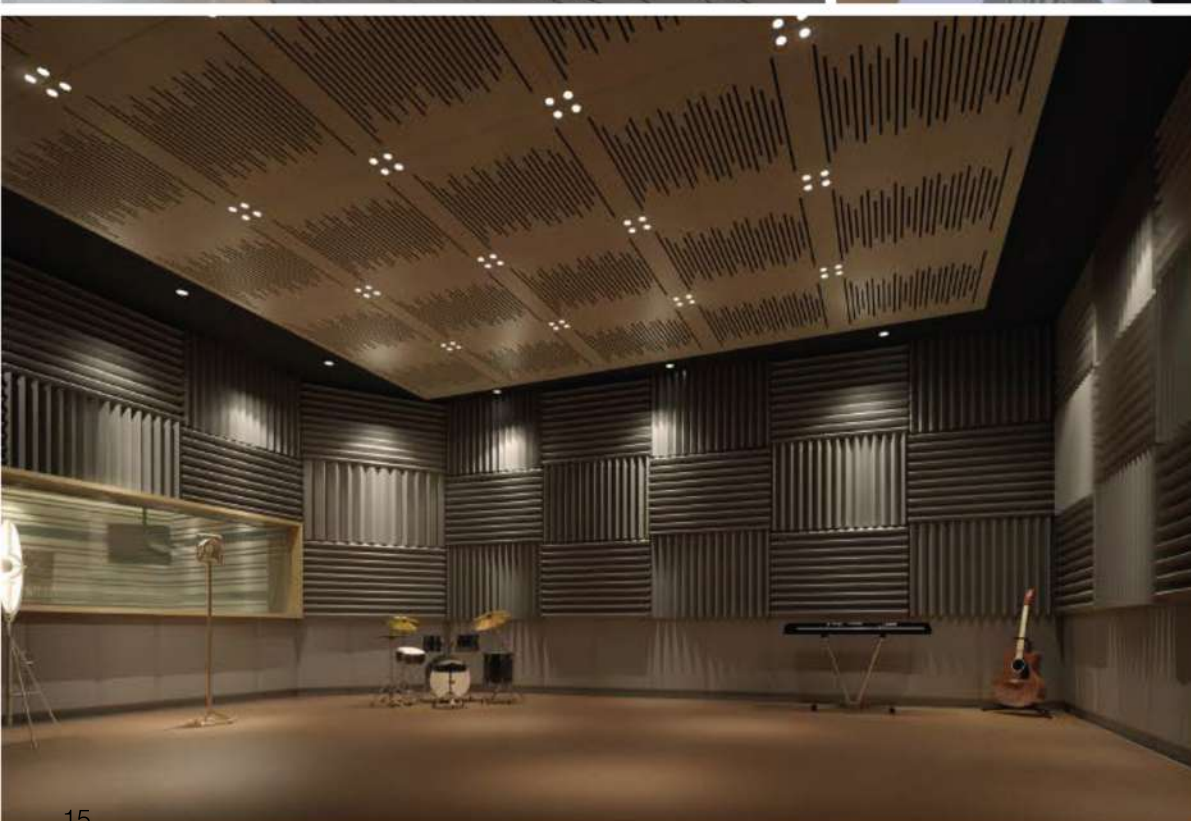

CUSTOMIZED ACOUSTIC PANEL

When customized pattern is desired, ECOU Acoustic Panel will be able to accommodate upon request.

The acoustic performance of a customized pattern can be simulated once the customized pattern is finalized. Our team of acoustic engineers will ensure that the acoustic performance of the customized pattern meet the standard acoustic requirement of the space.

Should you require further information or guidelines, do not hesitate to contact us. Our team of engineers and designers will try our best to accommodate your requirements.